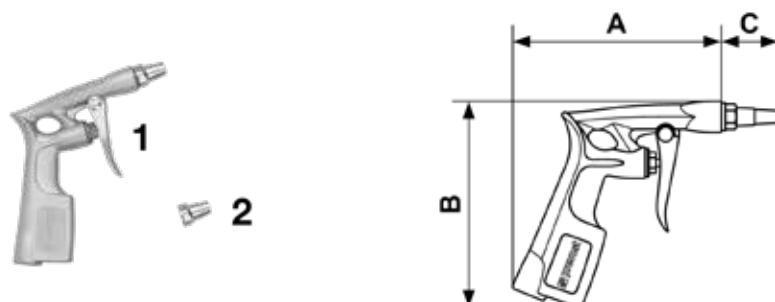

METAL BLOW GUNS

Blow gun with short nozzle

Buse Metallic	Max. operating pressure 10	Material Aluminium
-------------------------	--------------------------------------	------------------------------

Part number	Flow rate at l/min)	Male thread	Female thread	Dim. A (mm)	Dim. B (mm)	Dim. C (mm)
1. BGM 104	200		G1/4	114	113	25
2. BGM B104		G1/4				